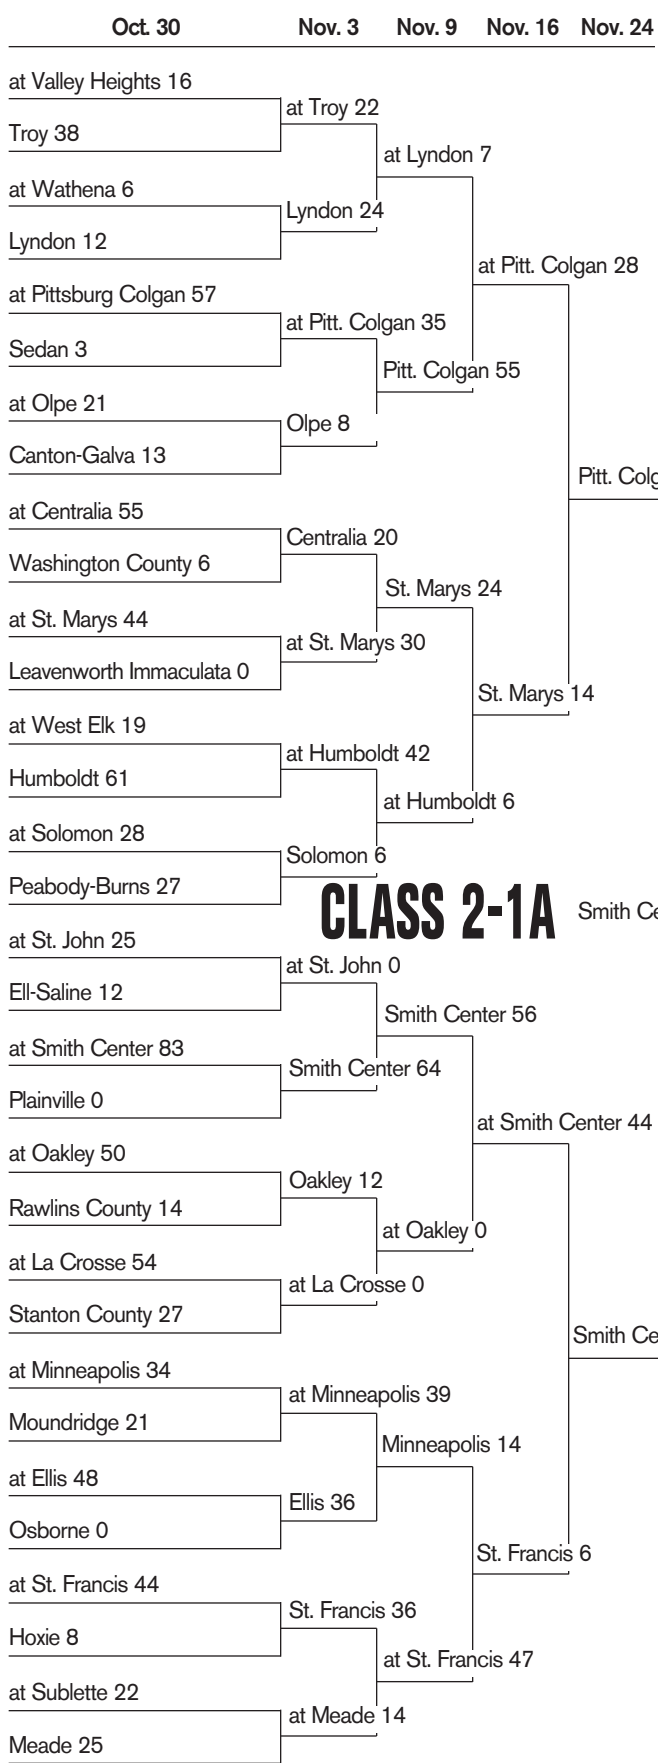

KANSAS HIGH SCHOOL FOOTBALL PLAYOFFS

SUBSEQUENT ROUNDS

Hosts for games in all subsequent rounds (until the championship aren't decided by records or seeding, but by which team has hosted fewer preseason games this season. So if Team A won at home in the first round and Team C won on the road, Team C would host a second-round game between the two.

If the teams have hosted the same number of games, geography decides the host:

- 6A:** Farther west school in quarterfinal, east in semifinal
- 5A:** Farther east school in quarterfinal, west in semifinal
- 4A:** Farther east in second round and semifinal, west in quarterfinal
- 3A:** Farther west in second round and semifinal, east in quarterfinal
- 2-1A:** Farther east in second round and semifinal, west in quarterfinal
- 8-Man I:** Farther west school in quarterfinal, east in semifinal
- 8-Man II:** Farther east school in quarterfinal, west in semifinal

CHAMPIONSHIP SITES

- 6A:** Yager Stadium, Topeka, 1 p.m., Nov. 24
- 5A:** Welch Stadium, Emporia, 1 p.m., Nov. 24
- 4A:** Galana District Stadium, Hutchinson, 1 p.m., Nov. 24
- 3A:** Gowans Stadium, Hutchinson, 1 p.m., Nov. 24
- 2-1A:** Lewis Field, Hays, 1 p.m., Nov. 24
- 8-Man I:** Fischer Field, Newton, 11 a.m., Nov. 17
- 8-Man II:** Fischer Field, Newton, 2:45 p.m., Nov. 17