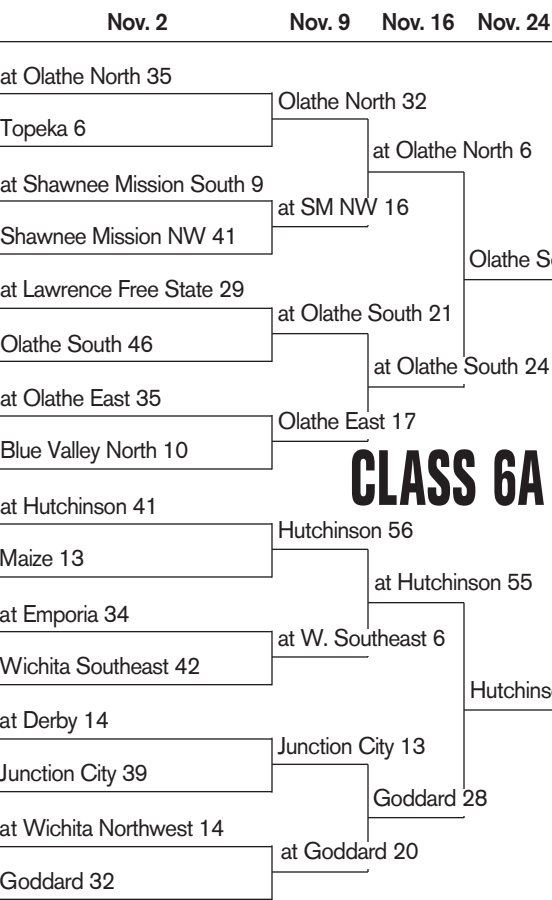

KANSAS HIGH SCHOOL FOOTBALL PLAYOFFS

SUBSEQUENT ROUNDS

Hosts for games in all subsequent rounds (until the championship aren't decided by records or seeding, but by which team has hosted fewer preseason games this season. So if Team A won at home in the first round and Team C won on the road, Team C would host a second-round game between the two.

If the teams have hosted the same number of games, geography decides the host:

- 6A:** Farther west school in quarterfinal, east in semifinal
- 5A:** Farther east school in quarterfinal, west in semifinal
- 4A:** Farther east in second round and semifinal, west in quarterfinal
- 3A:** Farther west in second round and semifinal, east in quarterfinal
- 2-1A:** Farther east in second round and semifinal, west in quarterfinal
- 8-Man I:** Farther west school in quarterfinal, east in semifinal
- 8-Man II:** Farther east school in quarterfinal, west in semifinal

CHAMPIONSHIP SITES

- 6A:** Yager Stadium, Topeka, 1 p.m., Nov. 24
- 5A:** Welch Stadium, Emporia, 1 p.m., Nov. 24
- 4A:** Galana District Stadium, Hutchinson, 1 p.m., Nov. 24
- 3A:** Gowans Stadium, Hutchinson, 1 p.m., Nov. 24
- 2-1A:** Lewis Field, Hays, 1 p.m., Nov. 24
- 8-Man I:** Fischer Field, Newton, 11 a.m., Nov. 17
- 8-Man II:** Fischer Field, Newton, 2:45 p.m., Nov. 17