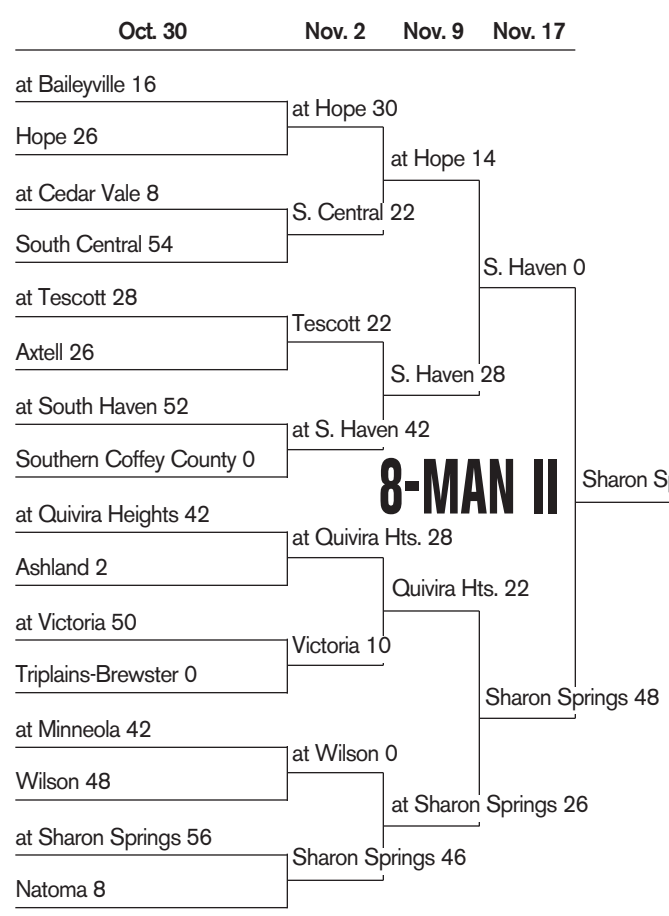

KANSAS HIGH SCHOOL FOOTBALL PLAYOFFS

SUBSEQUENT ROUNDS

Hosts for games in all subsequent rounds (until the championship aren't decided by records or seeding, but by which team has hosted fewer preseason games this season. So if Team A won at home in the first round and Team C won on the road, Team C would host a second-round game between the two.

If the teams have hosted the same number of games, geography decides the host:

- 6A:** Farther west school in quarterfinal, east in semifinal
- 5A:** Farther east school in quarterfinal, west in semifinal
- 4A:** Farther east in second round and semifinal, west in quarterfinal
- 3A:** Farther west in second round and semifinal, east in quarterfinal
- 2-1A:** Farther east in second round and semifinal, west in quarterfinal
- 8-Man I:** Farther west school in quarterfinal, east in semifinal
- 8-Man II:** Farther east school in quarterfinal, west in semifinal

CHAMPIONSHIP SITES

- 6A:** Yager Stadium, Topeka, 1 p.m., Nov. 24
- 5A:** Welch Stadium, Emporia, 1 p.m., Nov. 24
- 4A:** Galana District Stadium, Hutchinson, 1 p.m., Nov. 24
- 3A:** Gowans Stadium, Hutchinson, 1 p.m., Nov. 24
- 2-1A:** Lewis Field, Hays, 1 p.m., Nov. 24
- 8-Man I:** Fischer Field, Newton, 11 a.m., Nov. 17
- 8-Man II:** Fischer Field, Newton, 2:45 p.m., Nov. 17