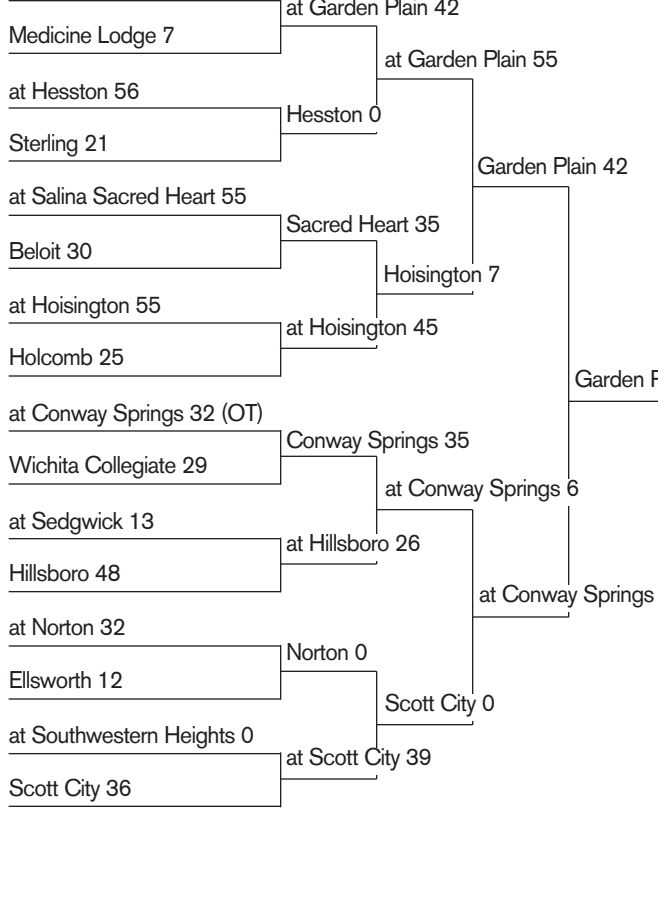

KANSAS HIGH SCHOOL FOOTBALL PLAYOFFS

SUBSEQUENT ROUNDS

Hosts for games in all subsequent rounds (until the championship aren't decided by records or seeding, but by which team has hosted fewer preseason games this season. So if Team A won at home in the first round and Team C won on the road, Team C would host a second-round game between the two.

If the teams have hosted the same number of games, geography decides the host:

- 6A:** Farther west school in quarterfinal, east in semifinal
- 5A:** Farther east school in quarterfinal, west in semifinal
- 4A:** Farther east in second round and semifinal, west in quarterfinal
- 3A:** Farther west in second round and semifinal, east in quarterfinal
- 2-1A:** Farther east in second round and semifinal, west in quarterfinal
- 8-Man I:** Farther west school in quarterfinal, east in semifinal
- 8-Man II:** Farther east school in quarterfinal, west in semifinal

CHAMPIONSHIP SITES

- 6A:** Yager Stadium, Topeka, 1 p.m., Nov. 24
- 5A:** Welch Stadium, Emporia, 1 p.m., Nov. 24
- 4A:** Galana District Stadium, Hutchinson, 1 p.m., Nov. 24
- 3A:** Gowans Stadium, Hutchinson, 1 p.m., Nov. 24
- 2-1A:** Lewis Field, Hays, 1 p.m., Nov. 24
- 8-Man I:** Fischer Field, Newton, 11 a.m., Nov. 17
- 8-Man II:** Fischer Field, Newton, 2:45 p.m., Nov. 17