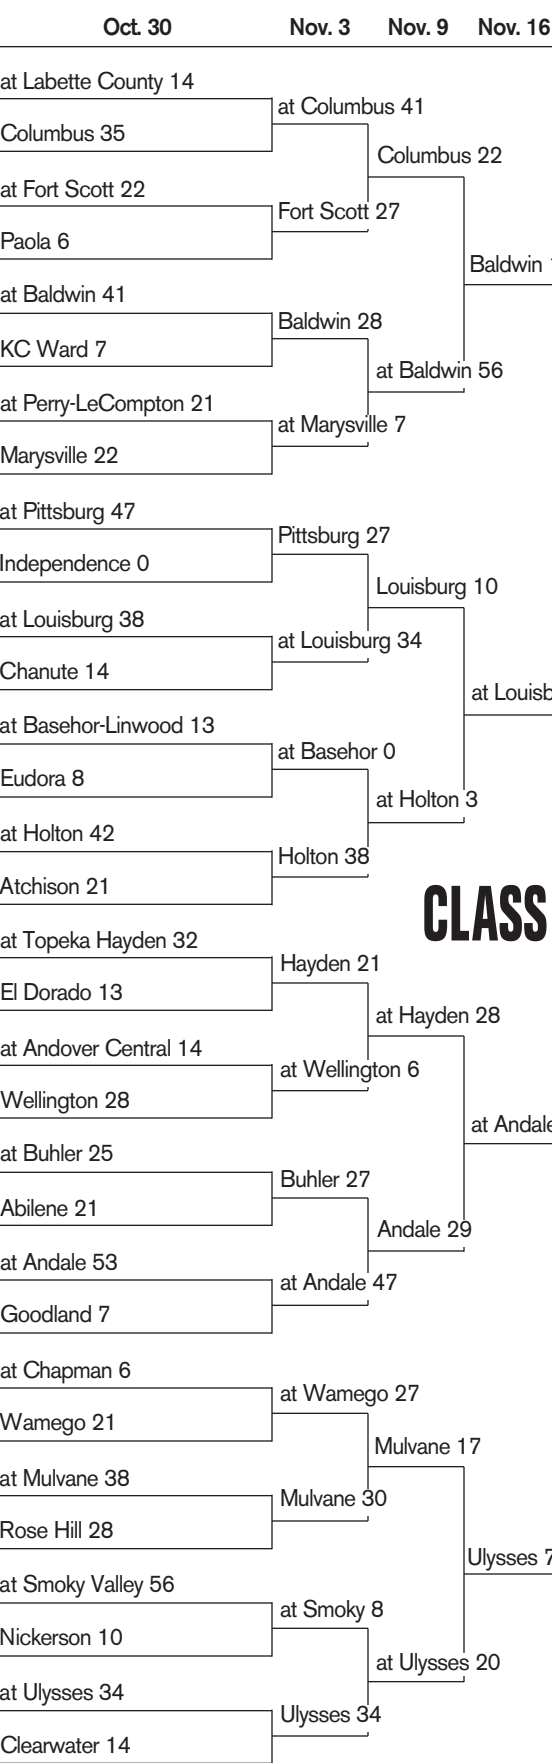

KANSAS HIGH SCHOOL FOOTBALL PLAYOFFS

SUBSEQUENT ROUNDS

Hosts for games in all subsequent rounds (until the championship aren't decided by records or seeding, but by which team has hosted fewer preseason games this season. So if Team A won at home in the first round and Team C won on the road, Team C would host a second-round game between the two.

If the teams have hosted the same number of games, geography decides the host:

- 6A:** Farther west school in quarterfinal, east in semifinal
- 5A:** Farther east school in quarterfinal, west in semifinal
- 4A:** Farther east in second round and semifinal, west in quarterfinal
- 3A:** Farther west in second round and semifinal, east in quarterfinal
- 2-1A:** Farther east in second round and semifinal, west in quarterfinal
- 8-Man I:** Farther west school in quarterfinal, east in semifinal
- 8-Man II:** Farther east school in quarterfinal, west in semifinal

CHAMPIONSHIP SITES

- 6A:** Yager Stadium, Topeka, 1 p.m., Nov. 24
- 5A:** Welch Stadium, Emporia, 1 p.m., Nov. 24
- 4A:** Galana District Stadium, Hutchinson, 1 p.m., Nov. 24
- 3A:** Gowans Stadium, Hutchinson, 1 p.m., Nov. 24
- 2-1A:** Lewis Field, Hays, 1 p.m., Nov. 24
- 8-Man I:** Fischer Field, Newton, 11 a.m., Nov. 17
- 8-Man II:** Fischer Field, Newton, 2:45 p.m., Nov. 17