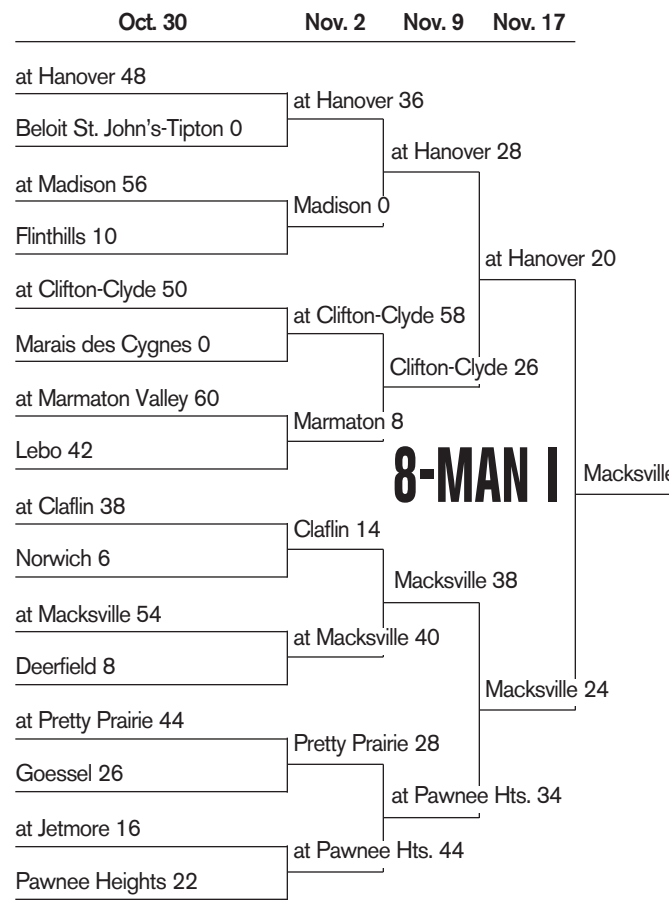

KANSAS HIGH SCHOOL FOOTBALL PLAYOFFS

SUBSEQUENT ROUNDS

Hosts for games in all subsequent rounds (until the championship aren't decided by records or seeding, but by which team has hosted fewer preseason games this season. So if Team A won at home in the first round and Team C won on the road, Team C would host a second-round game between the two.

If the teams have hosted the same number of games, geography decides the host:

- 6A:** Farther west school in quarterfinal, east in semifinal
- 5A:** Farther east school in quarterfinal, west in semifinal
- 4A:** Farther east in second round and semifinal, west in quarterfinal
- 3A:** Farther west in second round and semifinal, east in quarterfinal
- 2-1A:** Farther east in second round and semifinal, west in quarterfinal
- 8-Man I:** Farther west school in quarterfinal, east in semifinal
- 8-Man II:** Farther east school in quarterfinal, west in semifinal

CHAMPIONSHIP SITES

- 6A:** Yager Stadium, Topeka, 1 p.m., Nov. 24
- 5A:** Welch Stadium, Emporia, 1 p.m., Nov. 24
- 4A:** Galana District Stadium, Hutchinson, 1 p.m., Nov. 24
- 3A:** Gowans Stadium, Hutchinson, 1 p.m., Nov. 24
- 2-1A:** Lewis Field, Hays, 1 p.m., Nov. 24
- 8-Man I:** Fischer Field, Newton, 11 a.m., Nov. 17
- 8-Man II:** Fischer Field, Newton, 2:45 p.m., Nov. 17