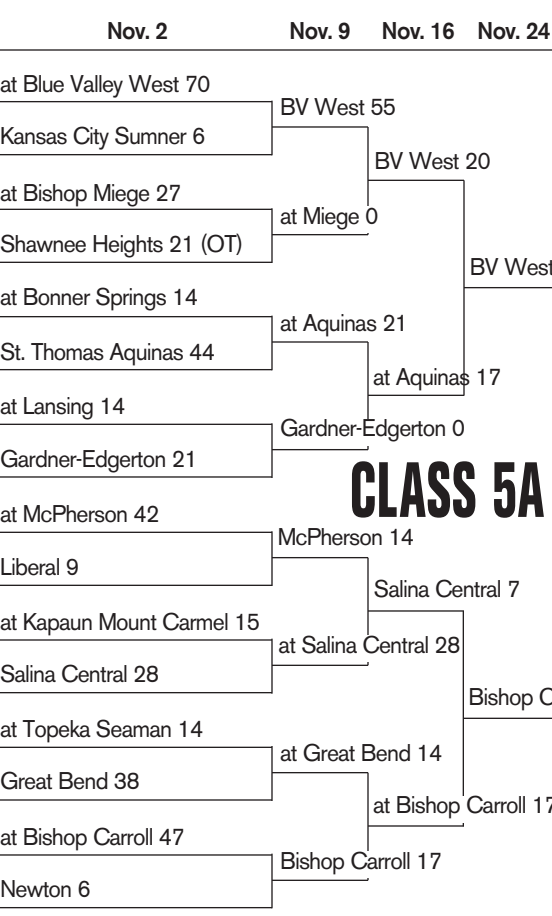

KANSAS HIGH SCHOOL FOOTBALL PLAYOFFS

SUBSEQUENT ROUNDS

Hosts for games in all subsequent rounds (until the championship aren't decided by records or seeding, but by which team has hosted fewer preseason games this season. So if Team A won at home in the first round and Team C won on the road, Team C would host a second-round game between the two.

If the teams have hosted the same number of games, geography decides the host:

- 6A:** Farther west school in quarterfinal, east in semifinal
- 5A:** Farther east school in quarterfinal, west in semifinal
- 4A:** Farther east in second round and semifinal, west in quarterfinal
- 3A:** Farther west in second round and semifinal, east in quarterfinal
- 2-1A:** Farther east in second round and semifinal, west in quarterfinal
- 8-Man I:** Farther west school in quarterfinal, east in semifinal
- 8-Man II:** Farther east school in quarterfinal, west in semifinal

CHAMPIONSHIP SITES

- 6A:** Yager Stadium, Topeka, 1 p.m., Nov. 24
- 5A:** Welch Stadium, Emporia, 1 p.m., Nov. 24
- 4A:** Galana District Stadium, Hutchinson, 1 p.m., Nov. 24
- 3A:** Gowans Stadium, Hutchinson, 1 p.m., Nov. 24
- 2-1A:** Lewis Field, Hays, 1 p.m., Nov. 24
- 8-Man I:** Fischer Field, Newton, 11 a.m., Nov. 17
- 8-Man II:** Fischer Field, Newton, 2:45 p.m., Nov. 17