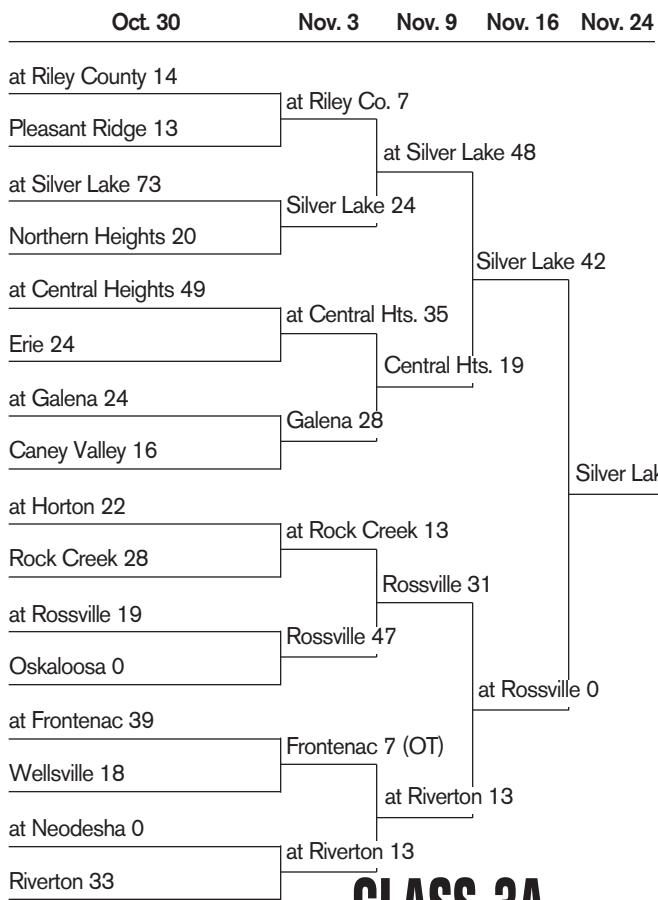

KANSAS HIGH SCHOOL FOOTBALL PLAYOFFS

SUBSEQUENT ROUNDS

Hosts for games in all subsequent rounds (until the championship aren't decided by records or seeding, but by which team has hosted fewer preseason games this season. So if Team A won at home in the first round and Team C won on the road, Team C would host a second-round game between the two.

If the teams have hosted the same number of games, geography decides the host:

- 6A:** Farther west school in quarterfinal, east in semifinal
- 5A:** Farther east school in quarterfinal, west in semifinal
- 4A:** Farther east in second round and semifinal, west in quarterfinal
- 3A:** Farther west in second round and semifinal, east in quarterfinal
- 2-1A:** Farther east in second round and semifinal, west in quarterfinal
- 8-Man I:** Farther west school in quarterfinal, east in semifinal
- 8-Man II:** Farther east school in quarterfinal, west in semifinal

CHAMPIONSHIP SITES

- 6A:** Yager Stadium, Topeka, 1 p.m., Nov. 24
- 5A:** Welch Stadium, Emporia, 1 p.m., Nov. 24
- 4A:** Galana District Stadium, Hutchinson, 1 p.m., Nov. 24
- 3A:** Gowans Stadium, Hutchinson, 1 p.m., Nov. 24
- 2-1A:** Lewis Field, Hays, 1 p.m., Nov. 24
- 8-Man I:** Fischer Field, Newton, 11 a.m., Nov. 17
- 8-Man II:** Fischer Field, Newton, 2:45 p.m., Nov. 17